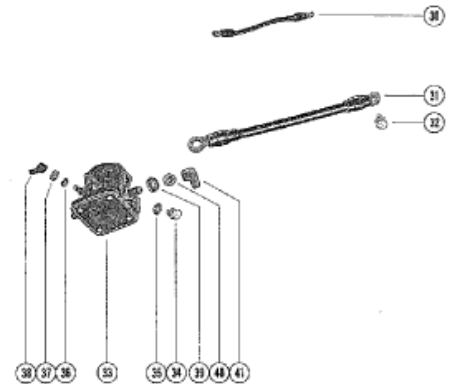

**ELECTRIC ONLY**

Parts List						
Ref	Class	Part	Description	Qty	Comment	Footnote
1		62351A	RECTIFIER ASSEMBLY	1		
2	10	25764	SCREW, RECTIFIER TO FRONT	2	(1/2")	
3	11	73231	NUT, RECTIFIER FASTENING SC	2		
5	11	45076	NUT, RECTIFIER TERMINAL (10-)	3		
6		54293A	CHOKE SOLENOID ASSEMBLY	1		
7	10	25299	SCREW	2	CHOKE SOLENOID FRONT SUPI	
9	13	26996	LOCKWASHER, CHOKE SOLEND	1		
10	11	45076	NUT, CHOKE SOLENOID TERMIN	1		
11		56074A	PLUNGER ASSEMBLY, CHOKE SI	1		
12	84	61393A	LEAD ASSEMBLY	1	RECTIFIER TO STARTER SOLEI	
13	85	62453	BOOT, LEAD WIRE	1		
14	19	35827	PLUG, BOTTOM COWL	1	PART OF BOTTOM COWL ASSE	
15	53	30428	FASTENER, PLUG TO BOTTOM C	1	PART OF BOTTOM COWL ASSE	
16		34228	SUPPORT, EXTERNAL WIRING F	1		
17	10	67917	SCREW, SUPPORT TO BOTTOM	1		
18		52907	INSULATOR, SUPPORT TO BOT	1		
19	11	35888	NUT, SUPPORT FASTENING SCF	1		
20	10	69052	SCREW	1	WIRING HARNESS GROUND TC	
21	13	24669	LOCKWASHER, WIRING HARNE	1		
22	84	73826	WIRING HARNESS (INTERNAL)	1		
23	54	76368	CLAMP, WIRING HARNESS ATTA	1		
24	10	69013	SCREW	2	WIRING HARNESS CLAMP TO B	
25	24	28975	SPRING, GARTER - INTERNAL w	1		
26	50	55601A	STARTER MOTOR ASSEMBLY	1		
27	10	35213	SCREW, STARTER MOTOR TO C	2		
28	13	26993	LOCKWASHER, CABLE TO STAR	1		
29	11	20890	NUT, CABLE TO STARTER MOTC	1		
30		56466	CABLE, STARTER MOTOR TO ST	1	(YELLOW)	
31		32107	GROUND WIRE	1	STARTER MOTOR TO FRONT S	
32	10	69035	SCREW, GROUND WIRE TO STA	1		
33		25661	SOLENOID, STARTER	1		
34	10	69028	SCREW, STARTER SOLENOID TI	2	SUPPORT BRACKET (3/4")	
35	13	26992	WASHER, STARTER SOLENOID	2		
36	13	26996	LOCKWASHER, STARTER SOLEI	2	(#10)	
37	11	68219	NUT, STARTER SOLENOID TER	2	(#10)	
38		38938	BOOT, RUBBER - STARTER SOLI	2	(SMALL)	
39	13	26993	LOCKWASHER, STARTER SOLEI	2	(5/16")	
40	11	20083	NUT, STARTER SOLENOID TER	2		
41		46265	BOOT, RUBBER - STARTER SOLI	1	(LARGE)	
42	54	24871	CLAMP, CHOKE SOLENOID LEAD	1		
43		22289	LOCKWASHER, LEAD WIRE CLAM	1		