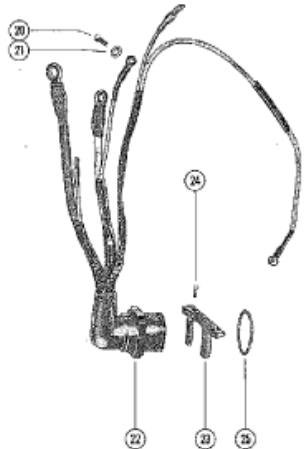

**ELECTRIC ONLY**

Parts List						
Ref	Class	Part	Description	Qty	Comment	Footnote
1		62351A	RECTIFIER ASSEMBLY	1		
2	10	25764	SCREW, RECTIFIER TO FRONT	2	(1/2")	
3	11	73231	NUT, RECTIFIER FASTENING SC	2		
5	11	45076	NUT, RECTIFIER TERMINAL (10-)	3		
6		54293A	CHOKE SOLENOID ASSEMBLY	1		
7	10	25299	SCREW	2	CHOKE SOLENOID FRONT SUPI	
9	13	26996	LOCKWASHER, CHOKE SOLEND	1		
10	11	45076	NUT, CHOKE SOLENOID TERMIN	1		
11		56074A	PLUNGER ASSEMBLY, CHOKE SI	1		
12	84	61393A	LEAD ASSEMBLY	1	RECTIFIER TO STARTER SOLEI	
13	85	62453	BOOT, LEAD WIRE	1		
14	19	35827	PLUG, BOTTOM COWL	1	PART OF BOTTOM COWL ASSE	
15	53	30428	FASTENER, PLUG TO BOTTOM C	1	PART OF BOTTOM COWL ASSE	
16		34228	SUPPORT, EXTERNAL WIRING F	1		
17	10	67917	SCREW, SUPPORT TO BOTTOM	1		
18		52907	INSULATOR, SUPPORT TO BOT	1		
19	11	35888	NUT, SUPPORT FASTENING SCF	1		
20	10	69052	SCREW	1	WIRING HARNESS GROUND TC	
21	13	24669	LOCKWASHER, WIRING HARNE	1		
22	84	73826	WIRING HARNESS (INTERNAL)	1		
23	54	76368	CLAMP, WIRING HARNESS ATTA	1		
24	10	69013	SCREW	2	WIRING HARNESS CLAMP TO B	
25	24	28975	SPRING, GARTER - INTERNAL w	1		
26	50	55601A	STARTER MOTOR ASSEMBLY	1		
27	10	35213	SCREW, STARTER MOTOR TO C	2		
28	13	26993	LOCKWASHER, CABLE TO STAR	1		
29	11	20890	NUT, CABLE TO STARTER MOTC	1		
30		56466	CABLE, STARTER MOTOR TO ST	1	(YELLOW)	
31		32107	GROUND WIRE	1	STARTER MOTOR TO FRONT S	
32	10	69035	SCREW, GROUND WIRE TO STA	1		
33		25661	SOLENOID, STARTER	1		
34	10	69028	SCREW, STARTER SOLENOID TI	2	SUPPORT BRACKET (3/4")	
35	13	26992	WASHER, STARTER SOLENOID	2		
36	13	26996	LOCKWASHER, STARTER SOLEI	2	(#10)	
37	11	68219	NUT, STARTER SOLENOID TER	2	(#10)	
38		38938	BOOT, RUBBER - STARTER SOLI	2	(SMALL)	
39	13	26993	LOCKWASHER, STARTER SOLEI	2	(5/16")	
40	11	20083	NUT, STARTER SOLENOID TER	2		
41		46265	BOOT, RUBBER - STARTER SOLI	1	(LARGE)	
42	54	24871	CLAMP, CHOKE SOLENOID LEAD	1		
43		22289	LOCKWASHER, LEAD WIRE CLAM	1		